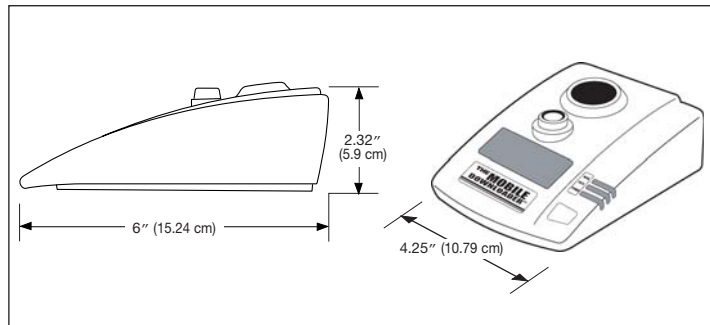

Product Specifications

Part Number

DL-MODEM	Modem Downloader
DL-MOBILE	Mobile Downloader

Mechanical

Dimensions	2.32" height (5.9 cm) 4.25" width (10.79 cm) 6" depth (15.24 cm)
Weight	1 lb. (454 g)

Electrical